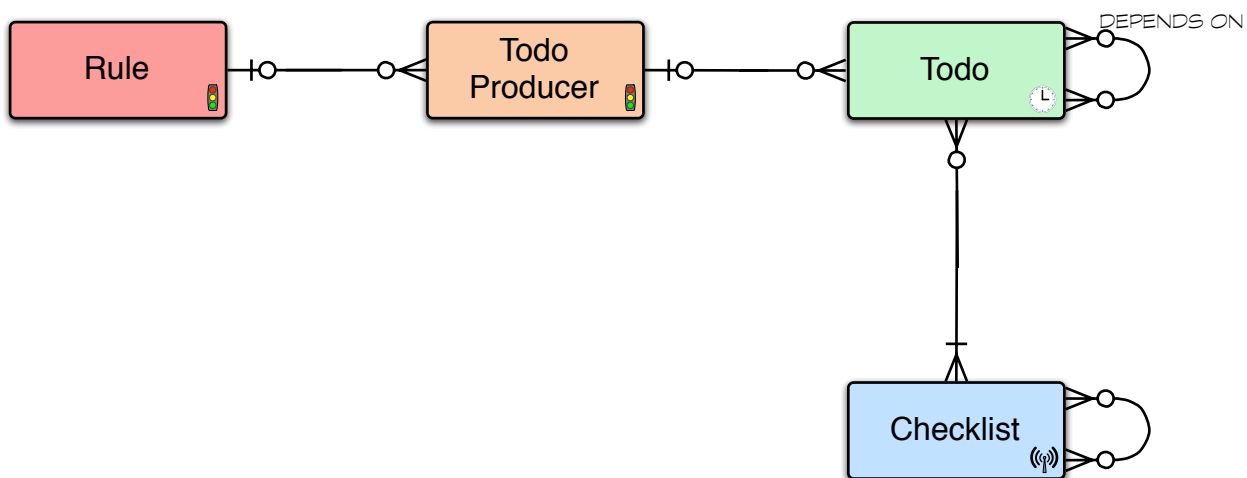

OSID CHECKLIST MASON MODEL

LEGEND