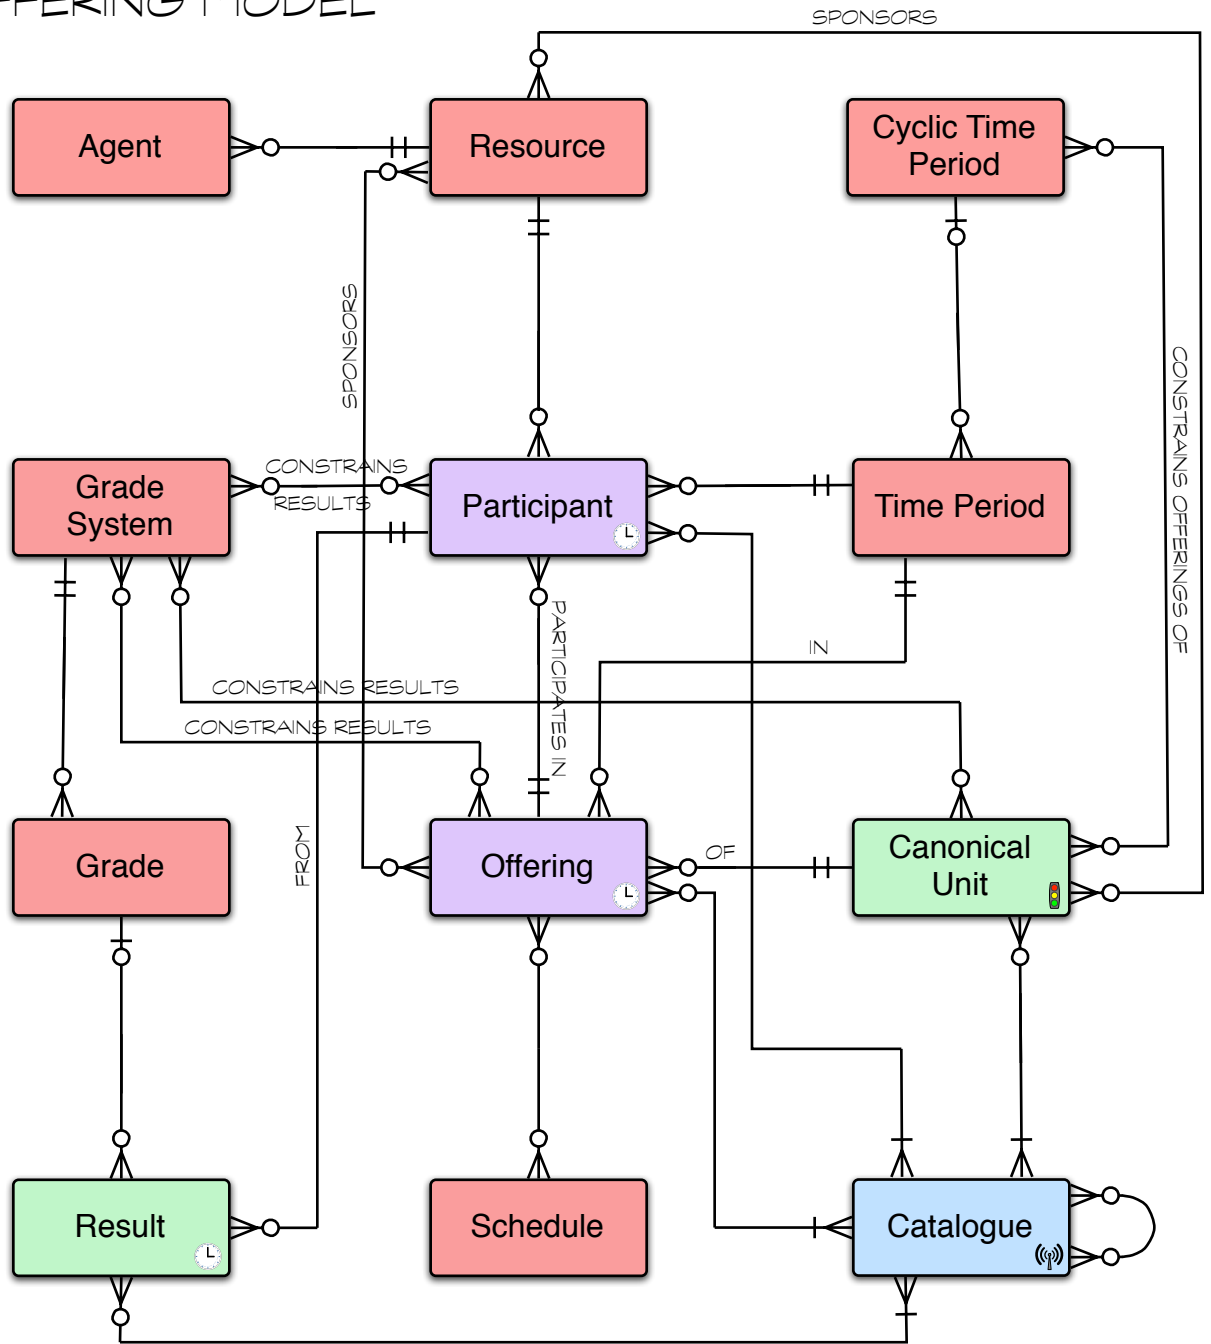

OSID OFFERING MODEL

Canonical Unit

```

string getTitle()
string getCode()
boolean hasResults()
    
```

Offering

```

string getTitle()
string getCode()
boolean hasResults()
    
```

Result

```

boolean isGraded()
decimal getValue()
    
```

LEGEND

OsidObject	OsidRule	Temporal
OsidRelationship	OsidCatalog	Operable
OsidGovernator	External Entity	Sourceable
OsidCondition	OsidResult	
OsidCapsule		